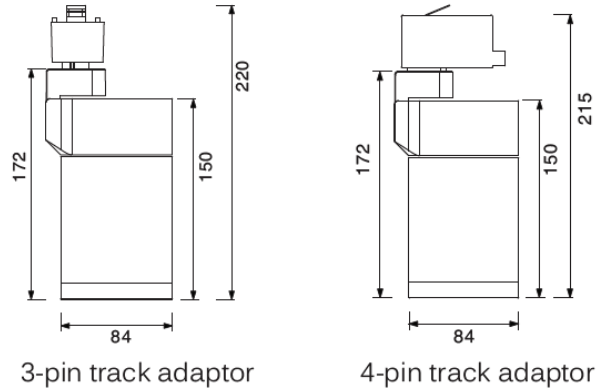

OVEGA-TL

10-30W | 900-3000 LUMENS | 90CRI | 2700-5000K

Styish and Compact LED Track Luminaire that will enhance any Retail and Gallery Applications. Standard with 90CRI Rating and Integral Triac Dimmable Driver.

DETAILS

Dimming: Triac (5-100%)
 Input Voltage: 100-277v 50-60Hz
 Finishes: White, Black, Silver
 Beam Angle: 15, 24, 38, 60
 Operating Temp Range: -20c through +45c
 Warranty: 5 Years
 Weight: 0.36lbs
 Adapters: Halo, Juno, Lightolier, Global
 Glare Control: 6 Optical Accessories available in all finishes to match the track light. No tools required to install accessories or lenses.
 Additional: Ovega family also includes an adjustable zoom track light, surface, wall and pendant versions using the same optics.
 IES Files [Ovega](#)

DIMENSIONS

3.3" Diam. x 5.9" Length

TRACK OPTIONS

OPTIC ACCESSORIES (ORDER SEPERATELY)

Ordering Information:

OVEGA-TL	WATTS : 10W 20W 30W
	TEMP : 2700K 3000K 3500K 4000K 5000K
	BEAM : 15D 24D 38D 60D
	FINISH : WH BK SL
	ADAPTER : J H L GB