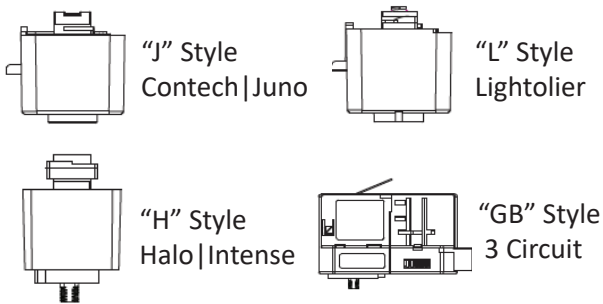

DETAILS

Dimming: Triac (5-100%)
 Input Voltage: 100-277v 50-60Hz
 Finishes: White, Black, Silver
 Beam Angle: 15, 24, 38, 60
 Operating Temp Range: -20c through +45c
 Warranty: 5 Years
 Weight: 0.36lbs
 Adapters: Halo, Juno, Lightolier, Global
 Glare Control: 6 Optical Accessories available in all finishes to match the track light. No tools required to install accessories or lenses.
 Additional: Ovega family also includes an adjustable zoom track light, surface, wall and pendant versions using the same optics.
 IES Files [Ovega](#)

DIMENSIONS

3.3" Diam. x 5.9" Length

TRACK OPTIONS

OPTIC ACCESSORIES (ORDER SEPERATELY)

Ordering Information:

OVEGA-TL	WATTS : 10W 20W 30W
	TEMP : 2700K 3000K 3500K 4000K 5000K
	BEAM : 15D 24D 38D 60D
	FINISH : WH BK SL
	ADAPTER : J H L GB